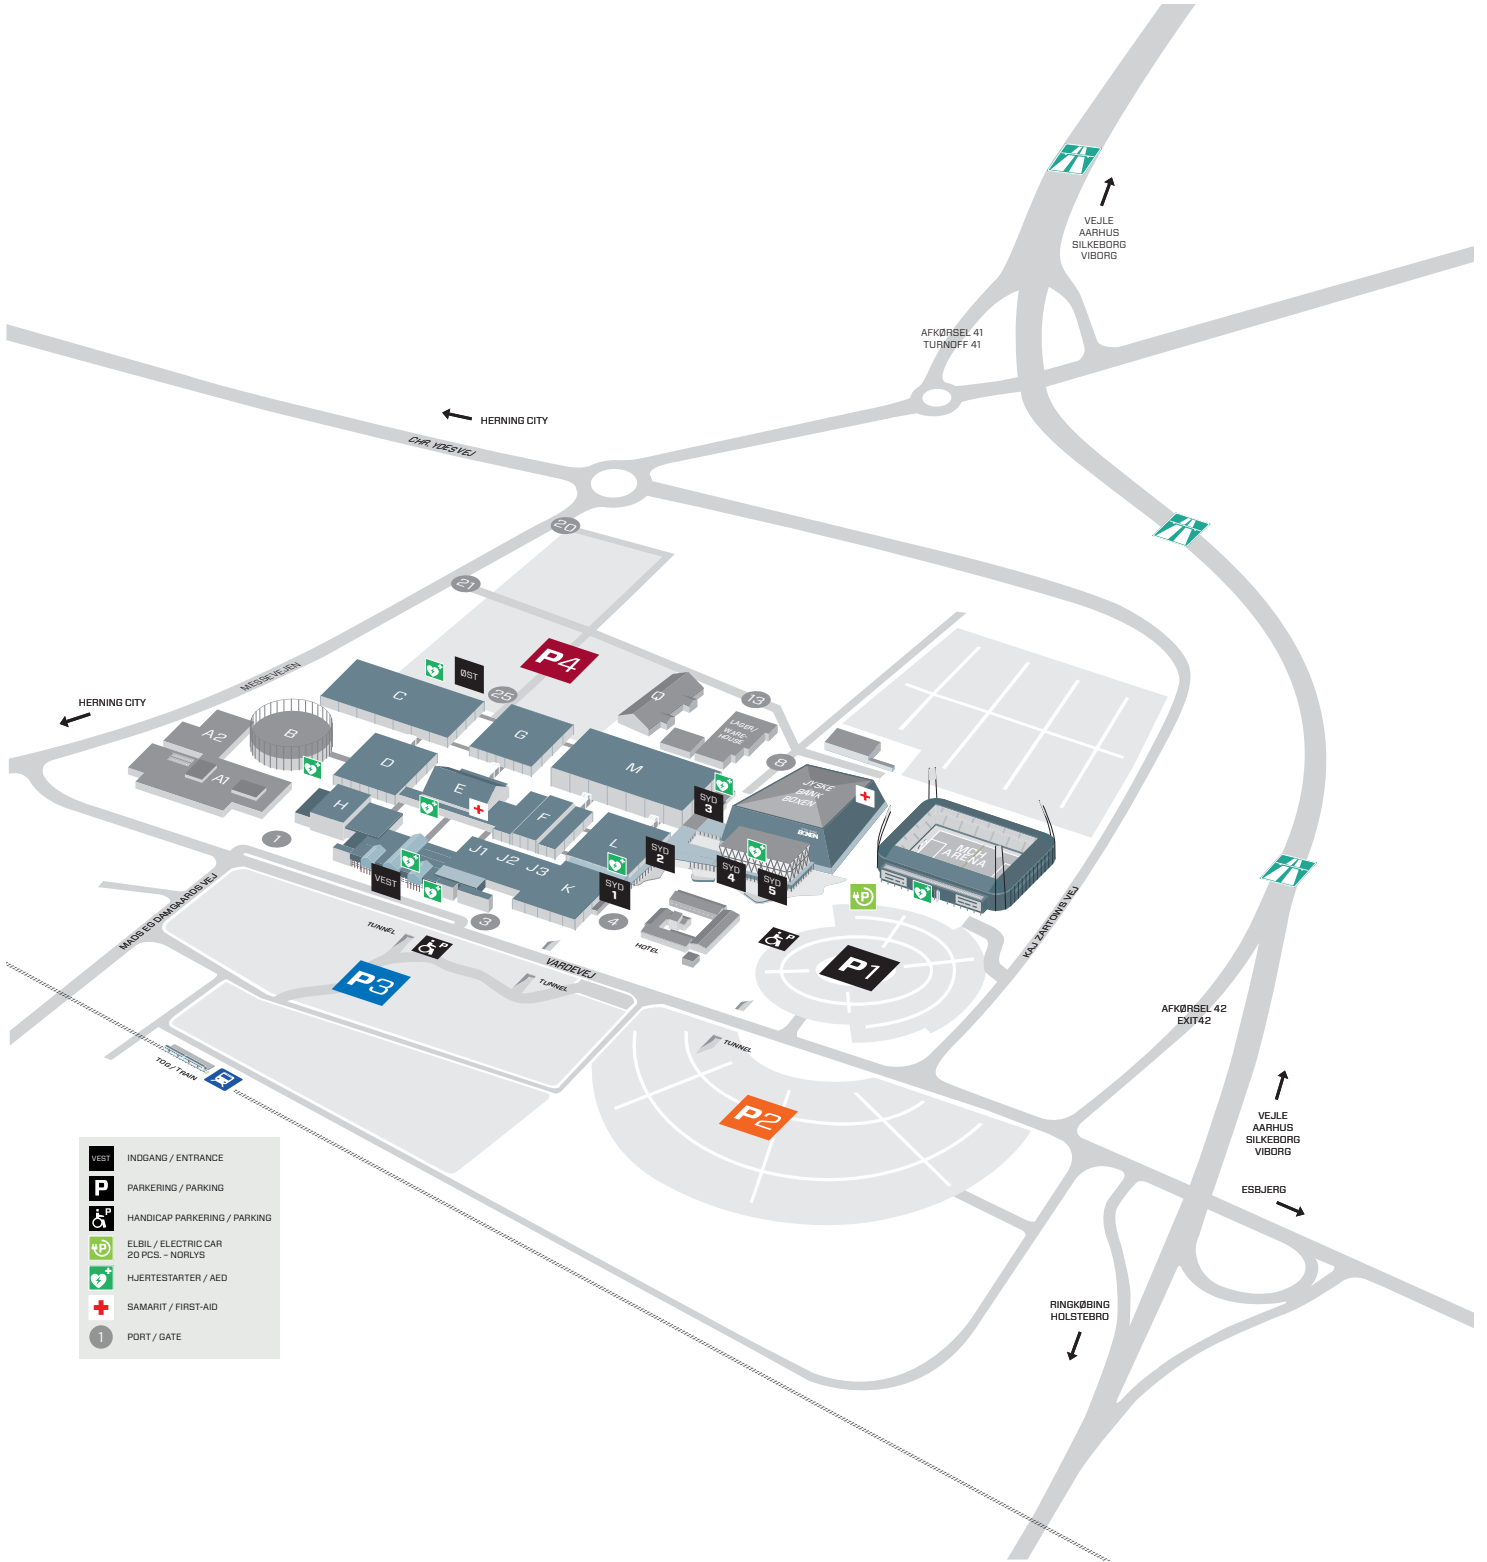

OVERSIGTSKORT/ OVERVIEW MAP

OPLEVELSER FOR ALLE
Siden 1954

VEST	INDGANG / ENTRANCE
P	PARKERING / PARKING
♿	HANDICAP PARKERING / PARKING
EV	ELBIL / ELECTRIC CAR 20 PCS. - NDRLYS
🚑	HJERTESTARTER / AED
+	SAMARIT / FIRST-AID
1	PORT / GATE